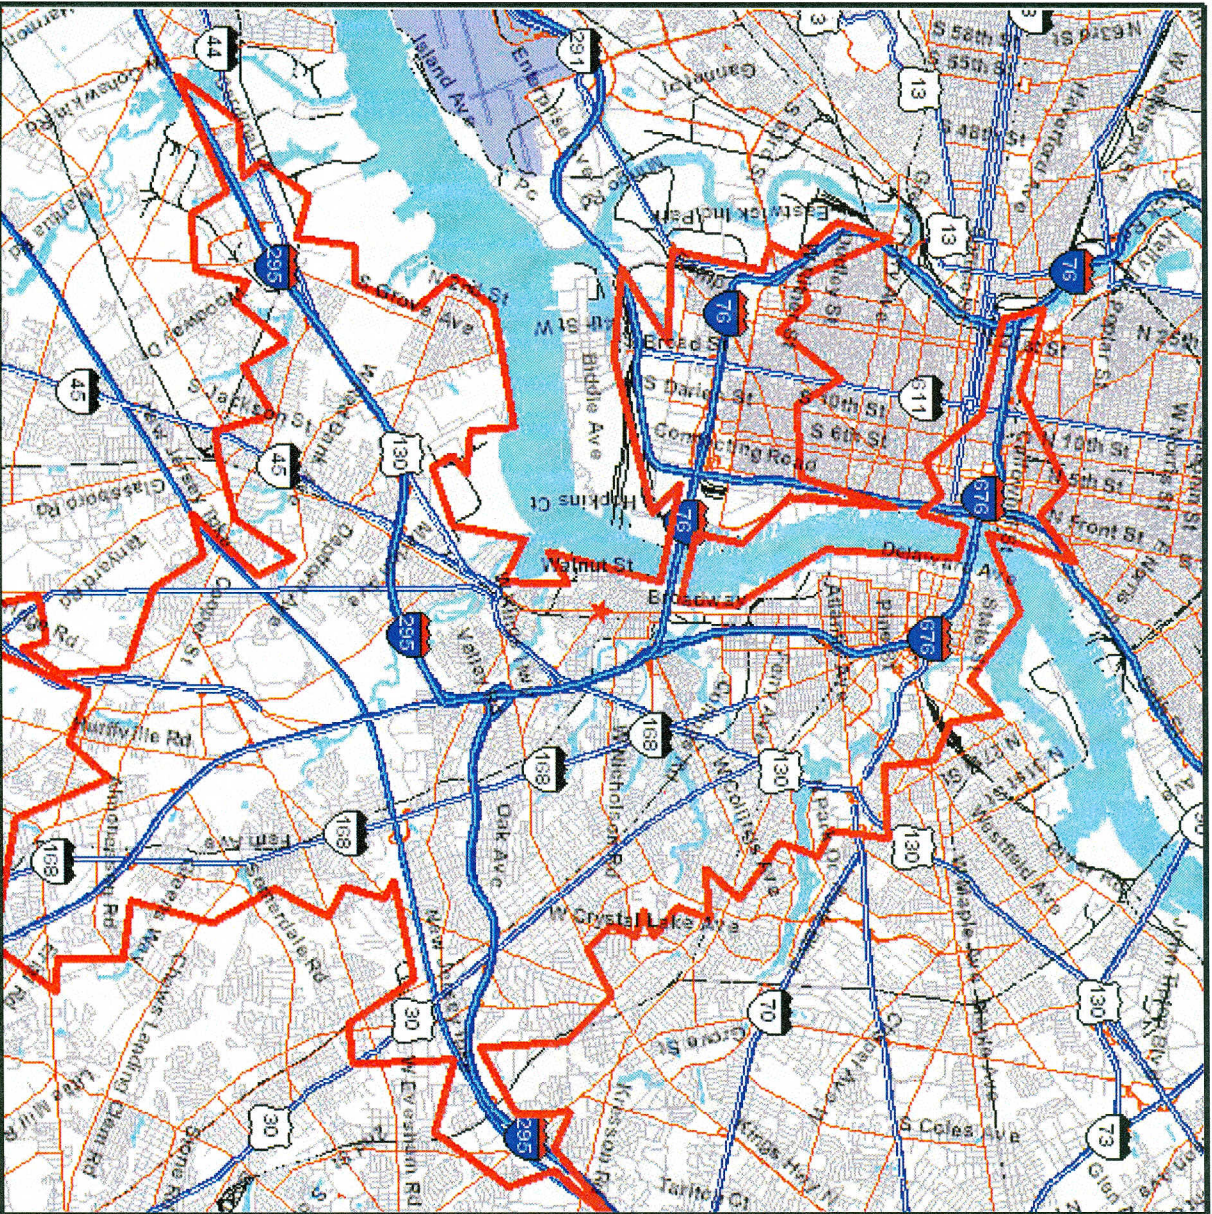

Area Map

S BROADWAY AT MARKET ST
 GLOUCESTER CITY, NJ 08030
 Coord: 39.892800, -75.120400
 Polygon - See Appendix for Points

Order #: 964393364
 Site: 01