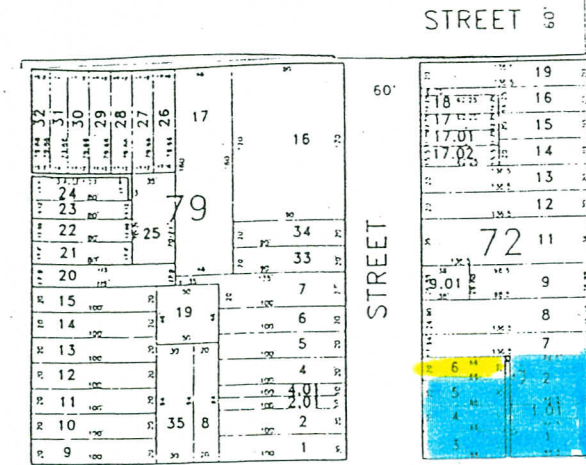

WEST MARKET STREET PROJECT AREA

GLoucester City-IDP

BLUE: CITY OWNED PROPER
 YELLOW: PRIVATELY OWNER P.
 GREEN: NEW SCHOOL SITE

PLATE 12

CUMBERLAND

STREET

STREET